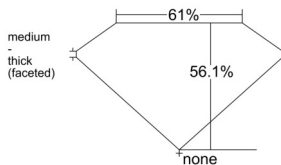

GIA®

FACSIMILE

GIA REPORT 6522301653

Verify this report at GIA.edu

GIA NATURAL DIAMOND DOSSIER®

May 28, 2025
GIA Report Number 6522301653
Shape and Cutting Style ..... Heart Brilliant
Measurements ..... 5.53 x 6.30 x 3.53 mm

GRADING RESULTS

Carat Weight ..... 0.70 carat
Color Grade ..... H
Clarity Grade VVS2

ADDITIONAL GRADING INFORMATION

Polish ..... Excellent
Symmetry ..... Very Good
Fluorescence ..... None
Clarity Characteristics ..... Cloud
Inscription(s): GIA 6522301653

PROPORTIONS

Profile not to actual proportions

GRADING SCALES

GIA COLOR SCALE		GIA CLARITY SCALE				
COLORLESS	D	VERY VERY SLIGHTLY INCLUDED	FLAWLESS			
	E		INTERNALLY FLAWLESS			
	F		VVS₁			
	NEAR COLORLESS	G	VERY SLIGHTLY INCLUDED	VVS₂		
		H		VS₁		
		FANT	I	SLIGHTLY INCLUDED	VS₂	
			J		SI₁	
			LIGHT	K	INCLUDED	SI₂
	L	I₁				
	M	I₂				
N	NOT GRADED	I₃				
O						
P						
Q						
R						
S						
T						
U						
V						
W						
X						
Y						
Z